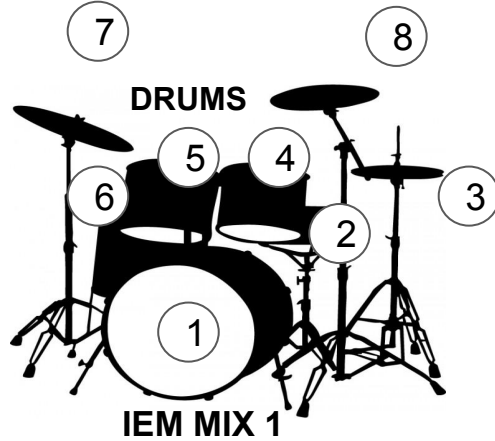

# LOVESONG the cure tribute

## LOVESONG STAGE PLOT

LOVESONG will provide:

1. All Microphones and Stands
2. 2 Drop Snakes
  - a. upstage and downstage
3. All IEMs
  - a. 1 - Drums - Todd
  - b. 2 - Keys - Rick
  - c. 3 - Bass - Bill
  - d. 4 - Guitar - Nick
  - e. 5 - Guitar - Rusty
4. All Microphone Cables
5. 32- Channel Split Snake

CH	SPLIT	DROP SNAKE	INSTRUMENT
1	1	Upstage 1	KICK
2	2	Upstage 2	SNARE
3	3	Upstage 3	HI-HAT
4	4	Upstage 4	TOM1
5	5	Upstage 5	TOM2
6	6	Upstage 6	TOM3
7	7	Upstage 7	OH-Left
8	8	Upstage 8	OH-Right
9	17	Downstage 1	Bill Bass
10	18	Downstage 2	Nick - Guitar 1
11	19	Downstage 3	Rick Keyboard
12	20	Downstage 4	Rusty - Guitar 2
13	23	Downstage 7	Rick Vocal
14	24	Downstage 8	Rusty Vocal
15	31	Downstage 15	LAPTOP CLICK
16	32	Downstage 16	LAPTOP TRACK